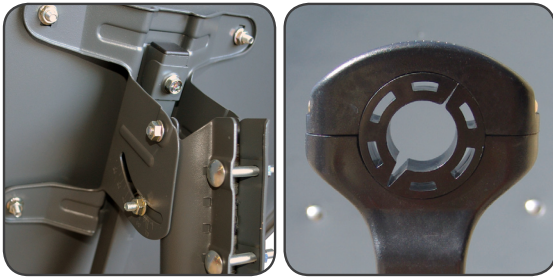

## ANTENNA

#### SATELLITE DISH 65 CM OFFSET FIXED

Product Code: SDJ6502

FOXTEL: F30659

- Best suited for domestic installations. The polyester based powder coating is designed for the exterior environment, salt spray, light, colour retention and is also weather resistant.

Specifications	Bulk Pack (80)	SDJ6502B
	Single Pack (1)	SDJ6502C1
	Four Pack (4)	SDJ6502C4
<b>Reflector</b>	Type	Offset
	Offset Angle	24.62°
	Aperture (Diameter)	Horizontal Axis: 65 cm   Vertical Axis: 72.62 cm
	Efficiency	75 % Min
	Ku-Band Gain @ 12.50 GHz	37.44 dBi
	F/D Ratio	0.6
	Focus Length	390 mm
	Material	Galvanised Steel
	Finish	Polyester Powder Coating
	Colour	Dark Grey
<b>Mounting</b>	Mounting Type	–
	Adjustment Type	AZ/EL
	Material	Steel / Galvanised Steel
	Finish	Polyester Powder Coating
	Colour	Dark Grey
	Elevation	12 ° ... 70 °
	Azimuth	0 ° ... 360 °
	Pole Diameter	41.5 ... 46 mm
<b>Environment</b>	Ambient Temperature	- 40 °C ... + 60 °C
	Relative Humidity	1 ... 100 %